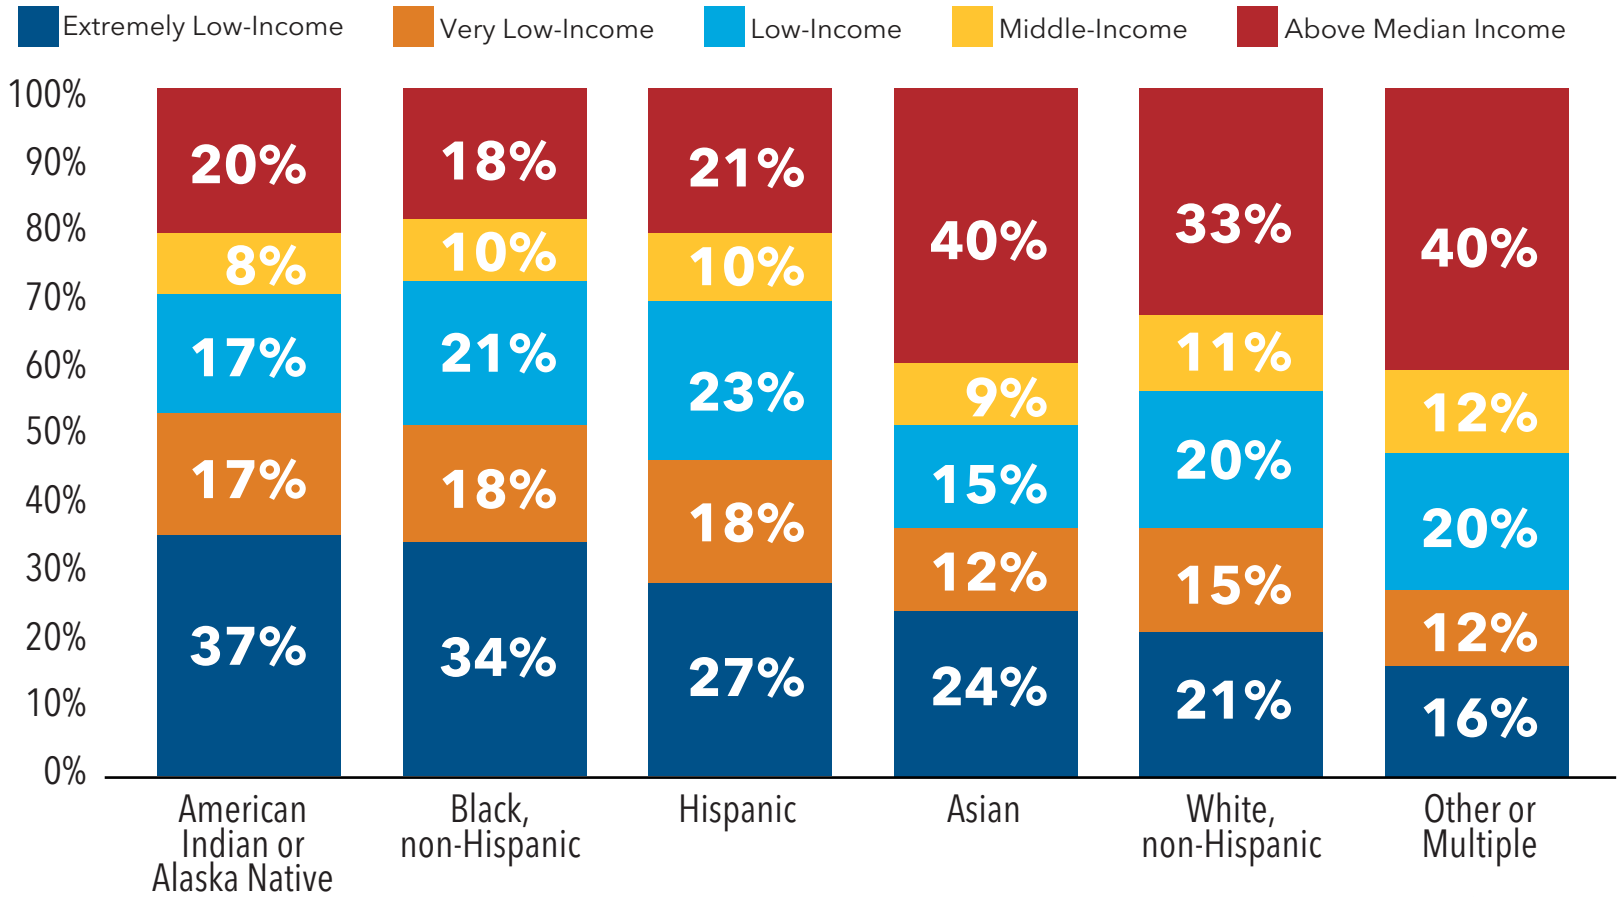

THE GAP

INCOME DISTRIBUTION OF RENTERS BY RACE AND ETHNICITY

AMI = Area Median Income.
Source: NLIHC tabulations of 2019 ACS PUMS data.
Some columns do not sum to 100 due to rounding.
©2021 National Low Income Housing Coalition