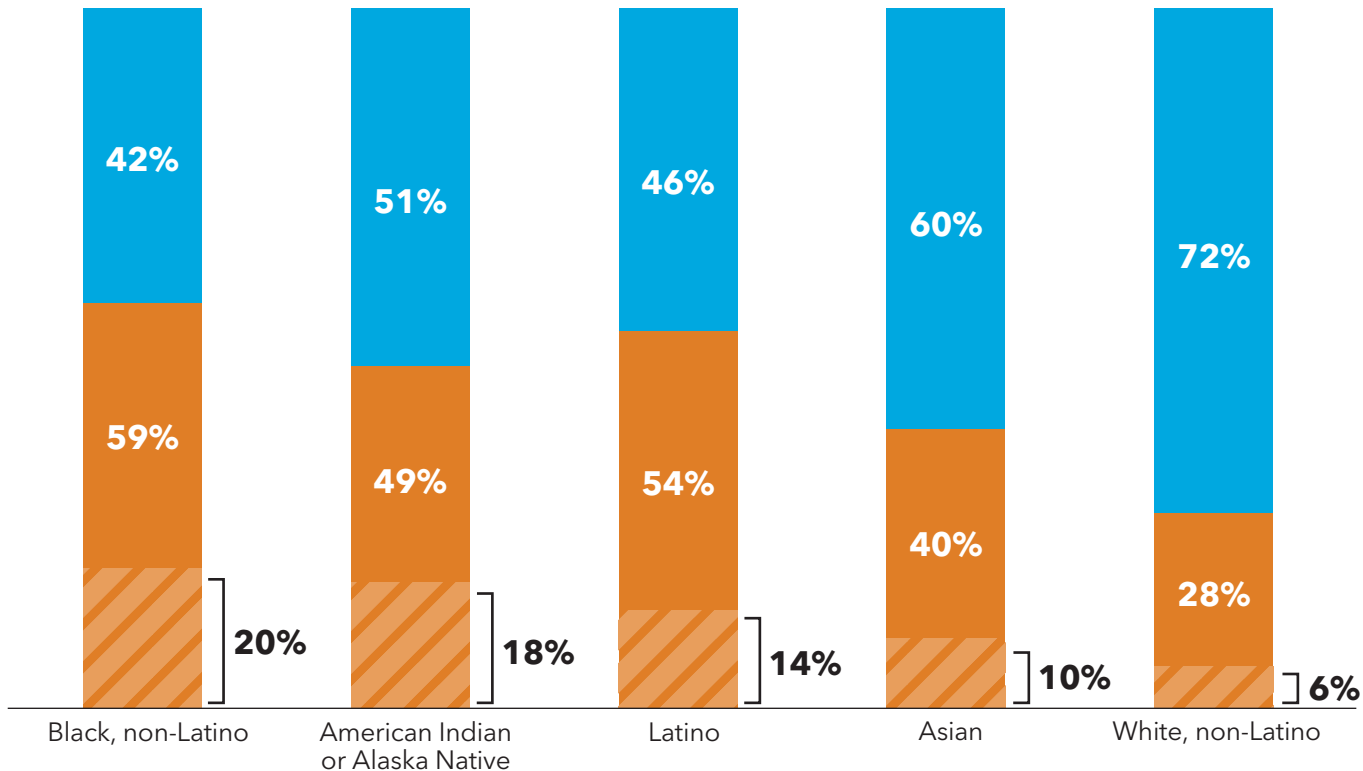

THE GAP

SHARE OF ALL HOUSEHOLDS WHO ARE EXTREMELY LOW-INCOME RENTERS, BY RACE OR ETHNICITY

■ Homeowners ■ Renters ■ Extremely Low-Income Renters

AMI = Area Median Income.
Source: NLIHC tabulations of 2019 ACS PUMS data.
©2021 National Low Income Housing Coalition