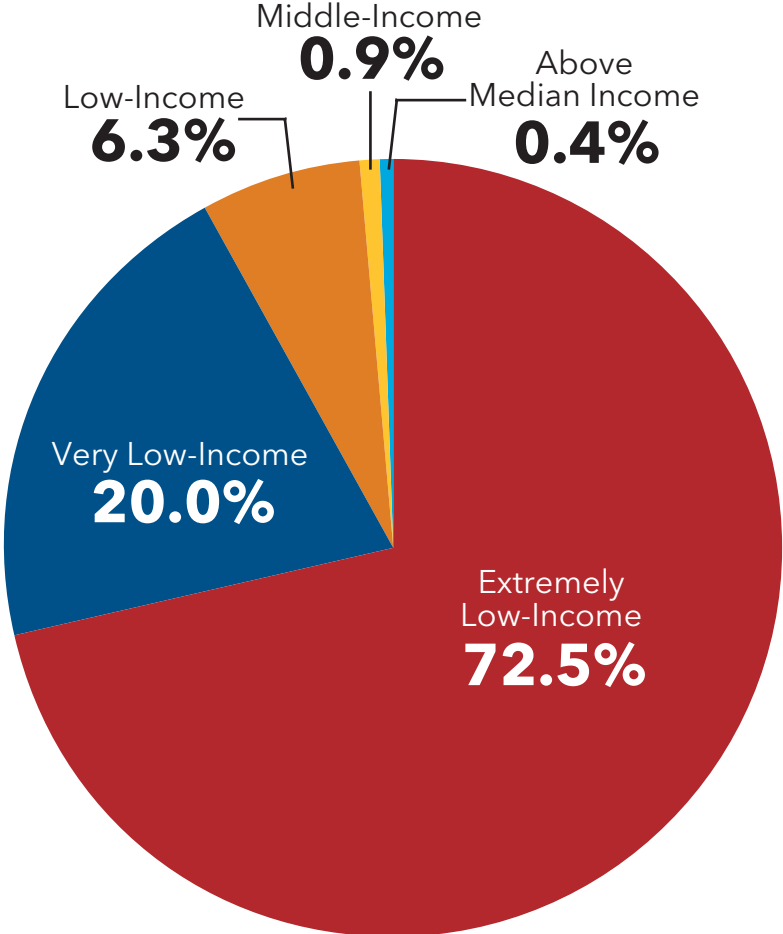

# THE GAP

## SEVERELY HOUSING COST-BURDENED RENTERS BY INCOME, 2019

AMI = Area Median Income.  
Source: NLIHC tabulations of 2019 ACS PUMS data.  
©2021 National Low Income Housing Coalition

<https://nlihc.org/gap>