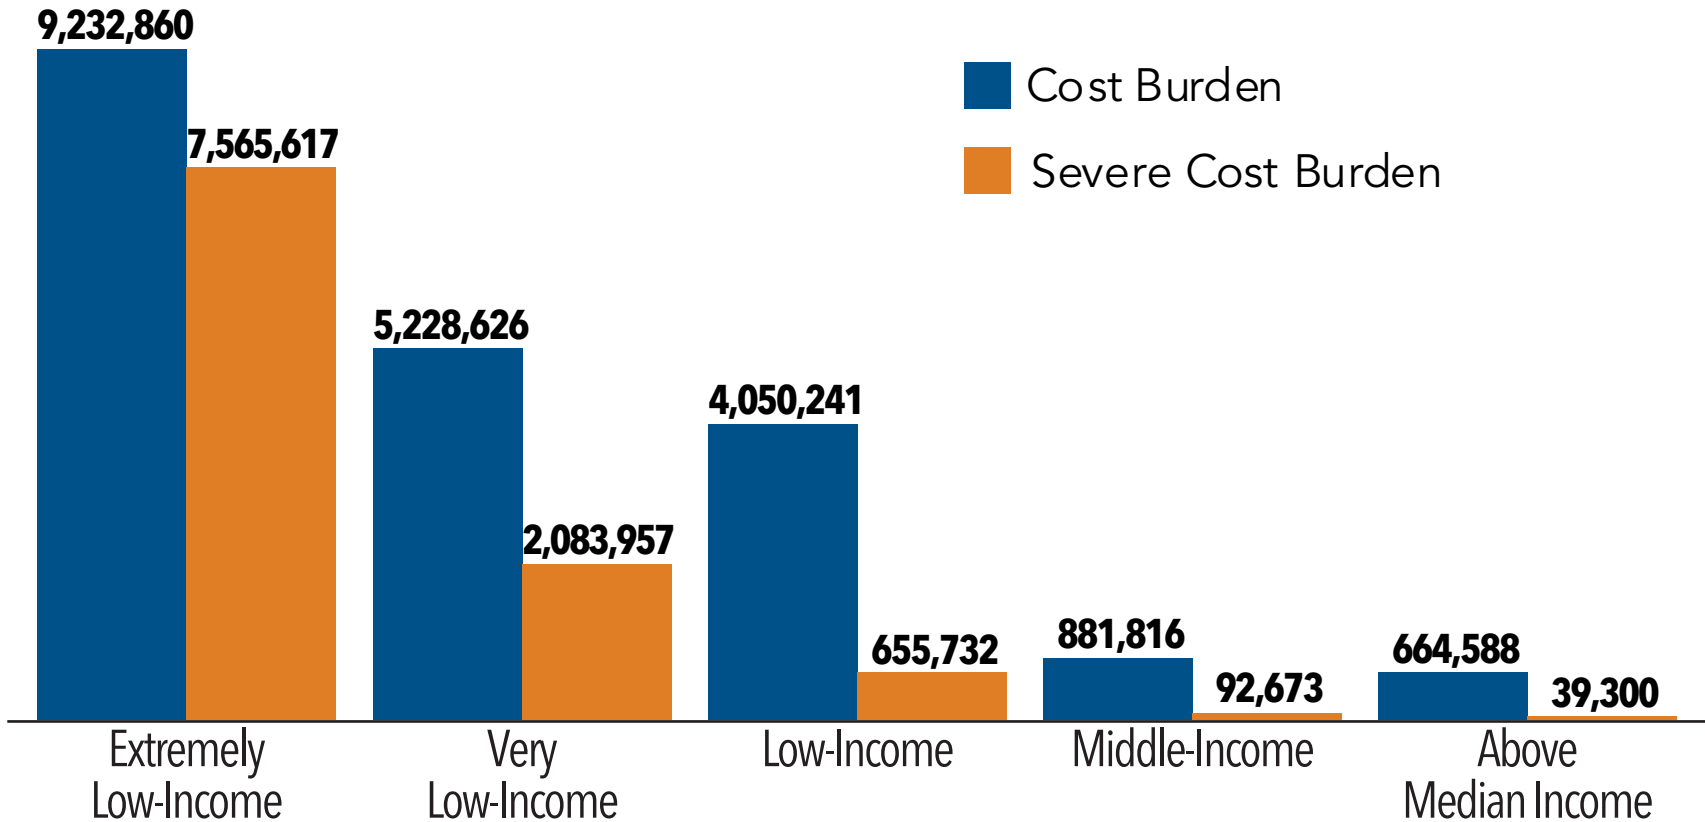

# THE GAP

## RENTER HOUSEHOLDS WITH COST BURDEN BY INCOME GROUP, 2019

AMI = Area Median Income.  
Source: NLIHC tabulations of 2019 ACS PUMS data.  
©2021 National Low Income Housing Coalition

<https://nlihc.org/gap>