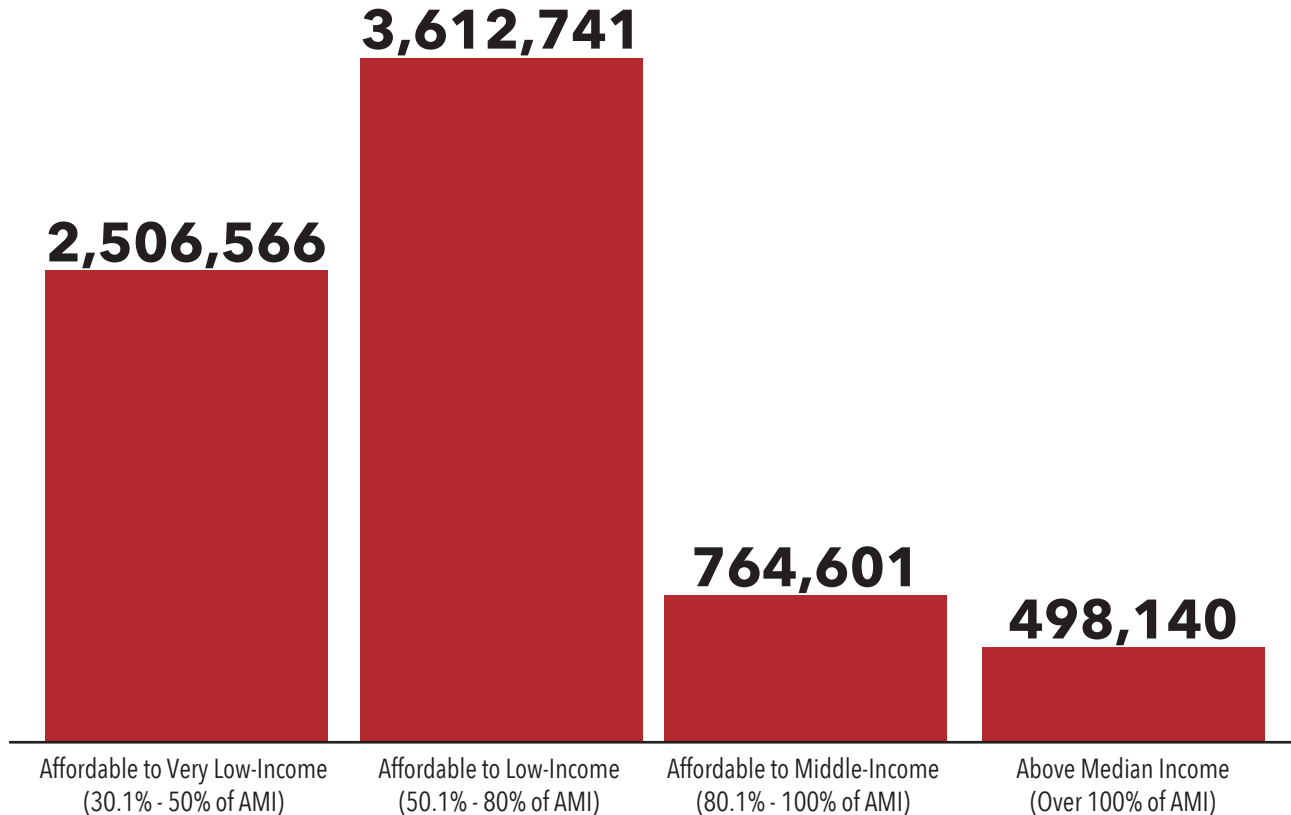

# THE GAP

## EXTREMELY LOW-INCOME RENTER HOUSEHOLDS OCCUPYING UNITS AFFORDABLE TO HIGHER INCOME GROUPS

AMI = Area Median Income  
Source: NLIHC tabulations of 2018 ACS PUMS data.  
©2020 National Low Income Housing Coalition