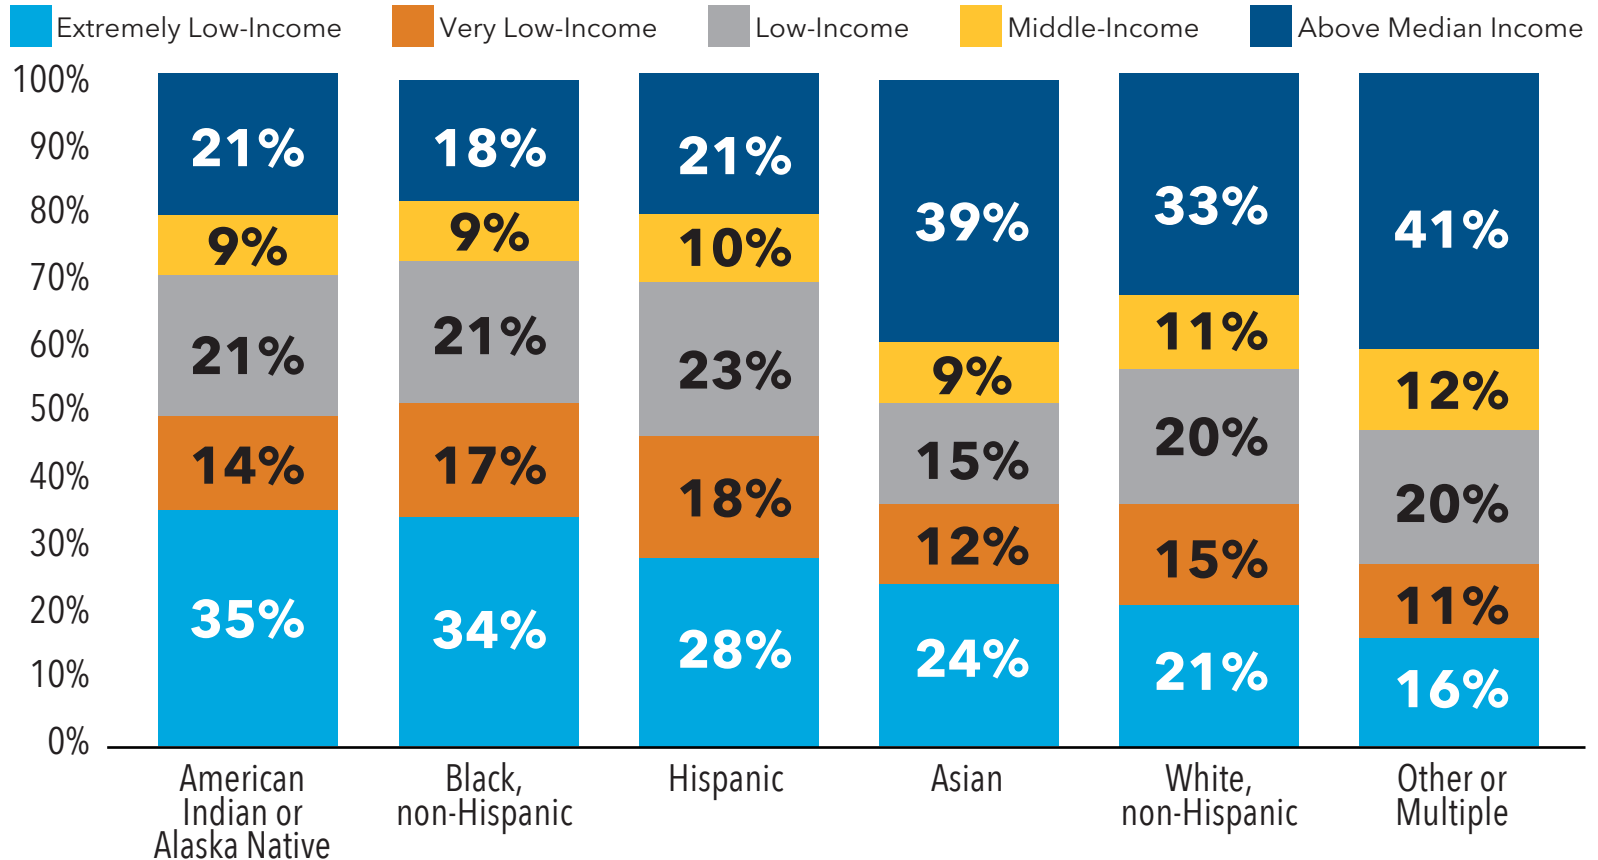

# THE GAP

## INCOME DISTRIBUTION OF RENTERS BY RACE AND ETHNICITY

AMI = Area Median Income.  
Source: NLIHC tabulations of 2018 ACS PUMS data.  
Some columns do not sum to 100 due to rounding.  
©2020 National Low Income Housing Coalition