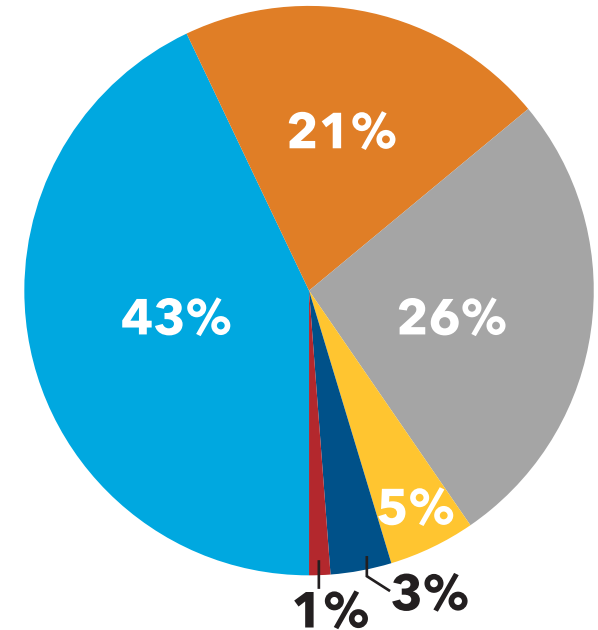

THE GAP

RACIAL AND ETHNIC COMPOSITION BY HOUSING TYPE

White, non-Hispanic Hispanic Black, non-Hispanic Asian Other Interracial Couple

All Households

Renter Households

Extremely Low-Income Renter Households

AMI = Area Median Income.
Source: NLIHC tabulations of 2018 ACS PUMS data.
©2020 National Low Income Housing Coalition

<https://nlihc.org/gap>