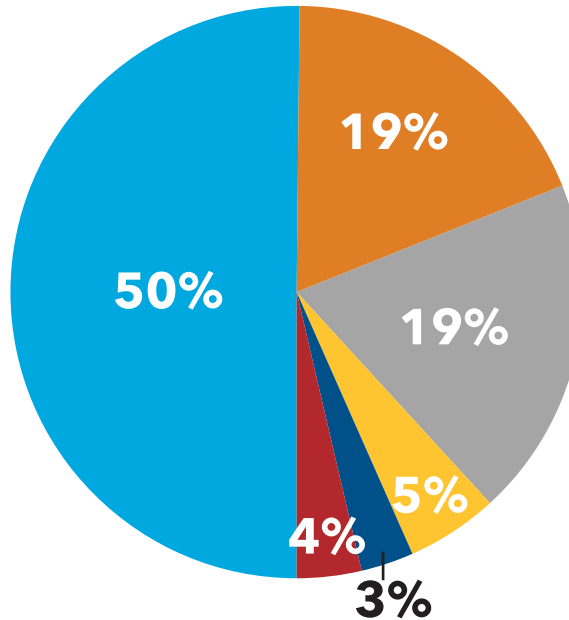

THE GAP

RACIAL AND ETHNIC COMPOSITION BY HOUSING TYPE

White, non-Hispanic Hispanic Black, non-Hispanic Asian Other Interracial Couple

All Households

Renter Households

Extremely Low-Income Renter Households

AMI = Area Median Income.
Source: NLIHC tabulations of 2018 ACS PUMS data.
©2020 National Low Income Housing Coalition

<https://nlihc.org/gap>