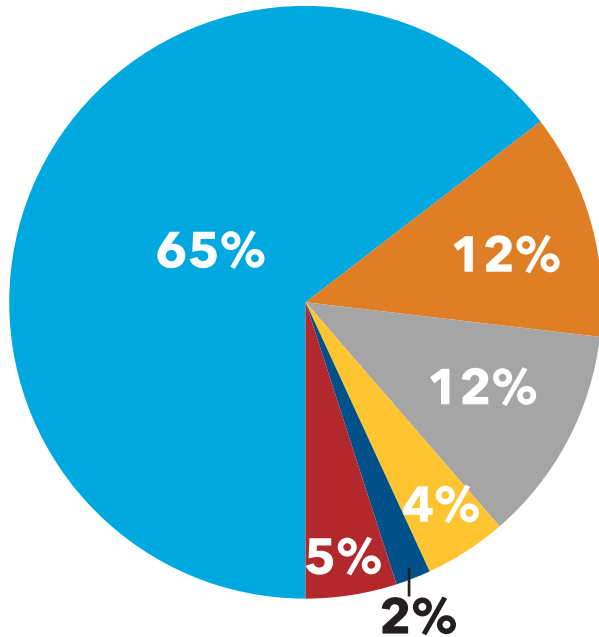

THE GAP

RACIAL AND ETHNIC COMPOSITION BY HOUSING TYPE

White, non-Hispanic Hispanic Black, non-Hispanic Asian Other Interracial Couple

All Households

Renter Households

Extremely Low-Income Renter Households

AMI = Area Median Income.
Source: NLIHC tabulations of 2018 ACS PUMS data.
©2020 National Low Income Housing Coalition

<https://nlihc.org/gap>