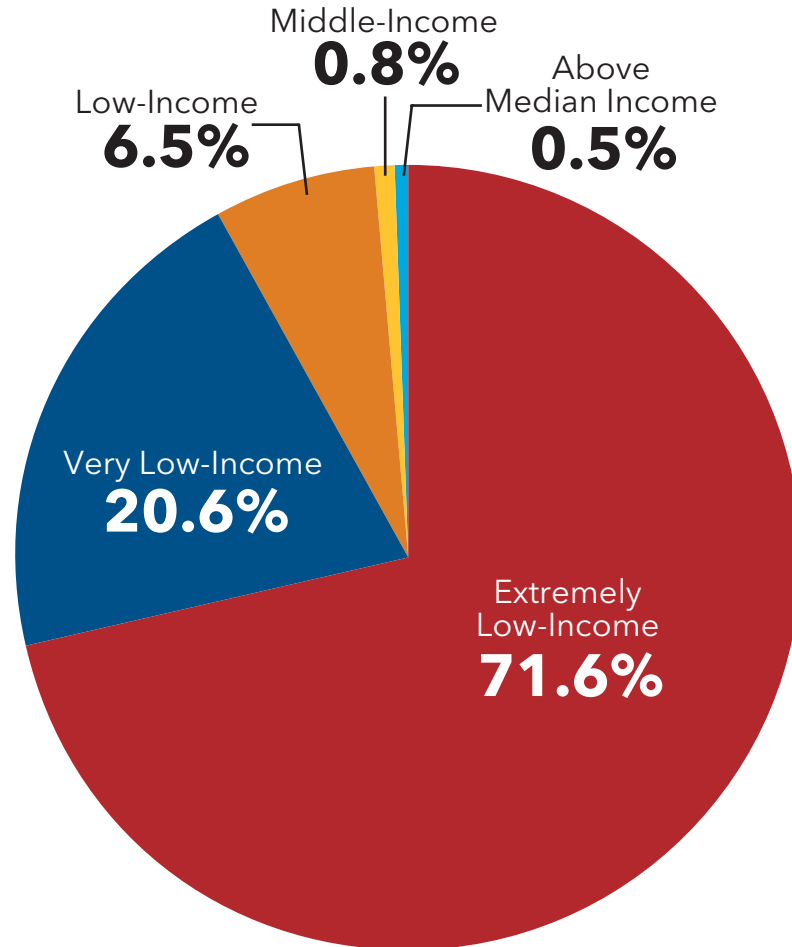

THE GAP

SEVERELY HOUSING COST-BURDENED RENTERS BY INCOME, 2018

AMI = Area Median Income.
Source: NLIHC tabulations of 2018 ACS PUMS data.
©2020 National Low Income Housing Coalition

<https://nlihc.org/gap>