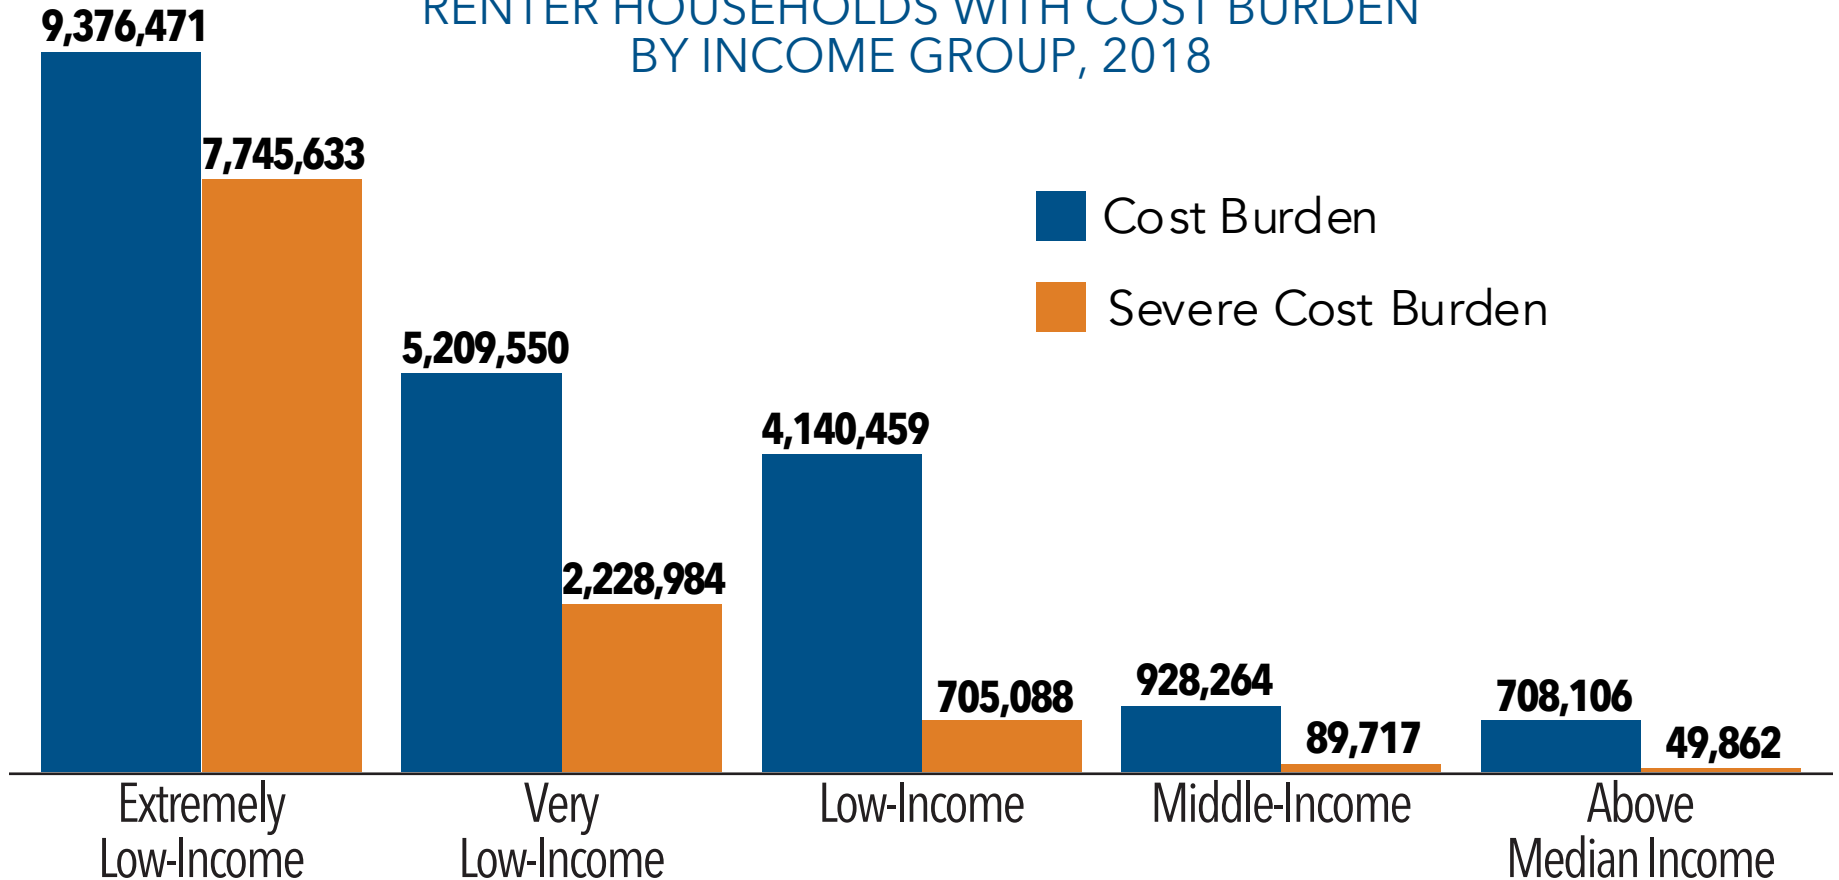

THE GAP

RENTER HOUSEHOLDS WITH COST BURDEN BY INCOME GROUP, 2018

AMI = Area Median Income.
Source: NLIHC tabulations of 2018 ACS PUMS data.
©2020 National Low Income Housing Coalition

<https://nlihc.org/gap>